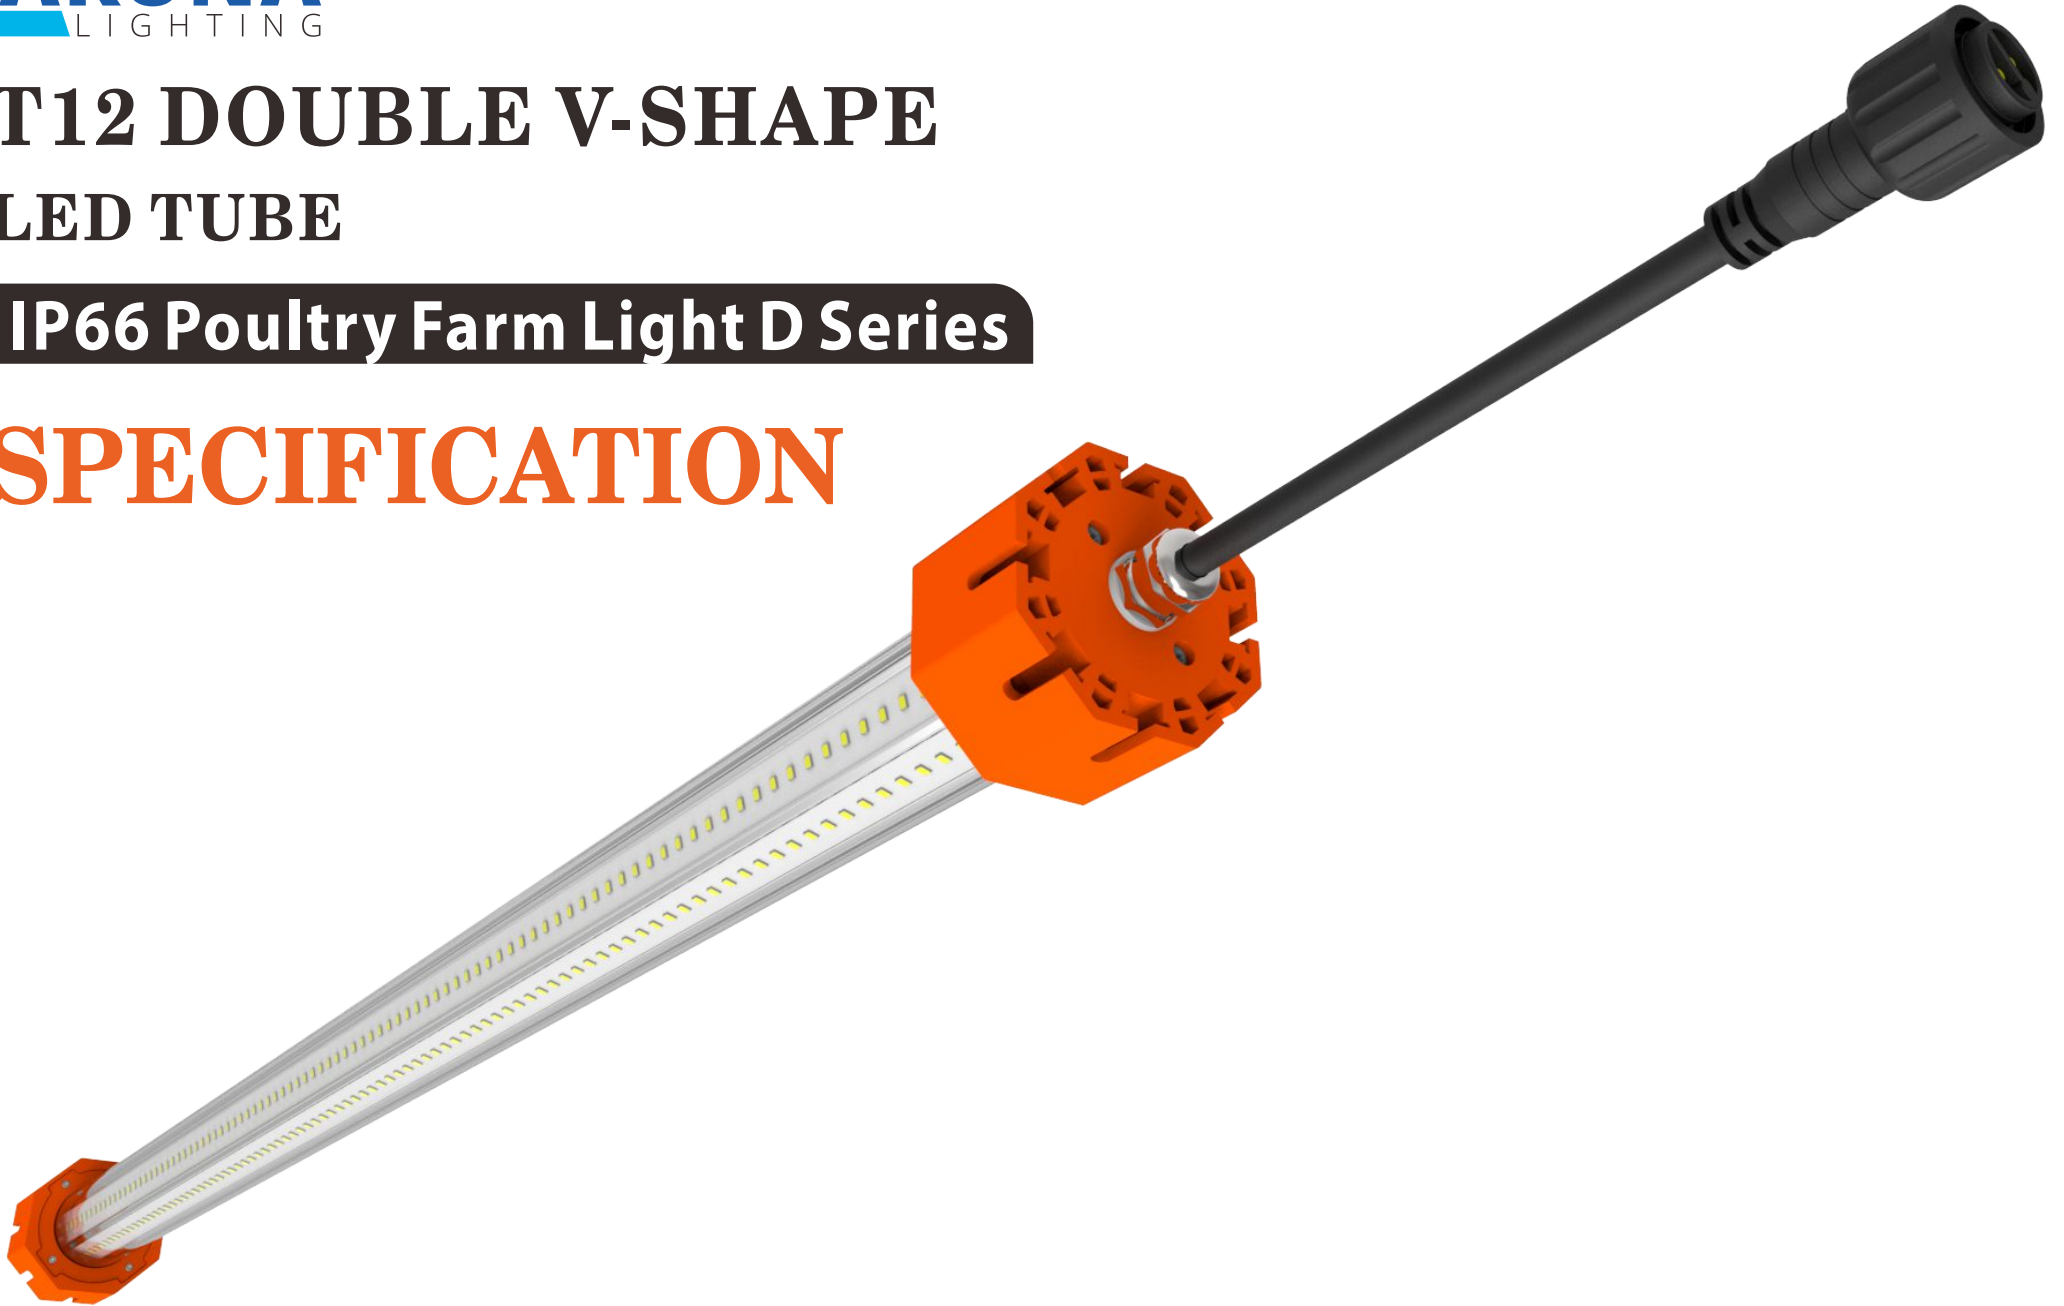

T12 DOUBLE V-SHAPE LED TUBE

IP66 Poultry Farm Light D Series

SPECIFICATION

Product Brief

2V structure design is ARUNA one more innovation for farm lighting, ARUNA T12 LED Tube is designed to provide 360° of light coverage in the poultry house, it eliminates shadows or dark areas, the uniform lighting improve animal healthy development. It's made with an optimized color spectrum and full dimming capability to meet chicken's developmental needs, enhance welfare and provide uniform growth. ARUNA series poultry lights is a retrofit solution for modern poultry systems, acting as an animal welfare friendly alternative to CFL and cold cathode (CCFL) bulbs.

- ① WP: Waterproof
- ② X(5):Length:1500mm(5ft); 2:600mm(2ft), 3,3ft...
- ③ D:Product Structure Series
- ④ T12:Nominal Specification
- ⑤ XXW(24W):Power Consumption
- ⑥ H:Premium lumen
- ⑦ D:Dimmable Version

Working Conditions

Features

- ARUNA patent double V-shape 360° viewing angle
- High quality and reliable performance.
- Super brightness 120-130LM/W & 130-150 for options.
- Worldwide Triac Dimmable technology from 0.2-100% without any flicker to simulate Dawn to Dark.
- The integrated intelligent dimmer & timer system available,complied with RSPCA improve animal welfare.
- Humidity proof,Dust proof,Shatter proof and Waterproof with protection class IP66.
- Male and Female connector in series needed.
- Optimal anti-ammoniac & acid for poultry industrial lighting.