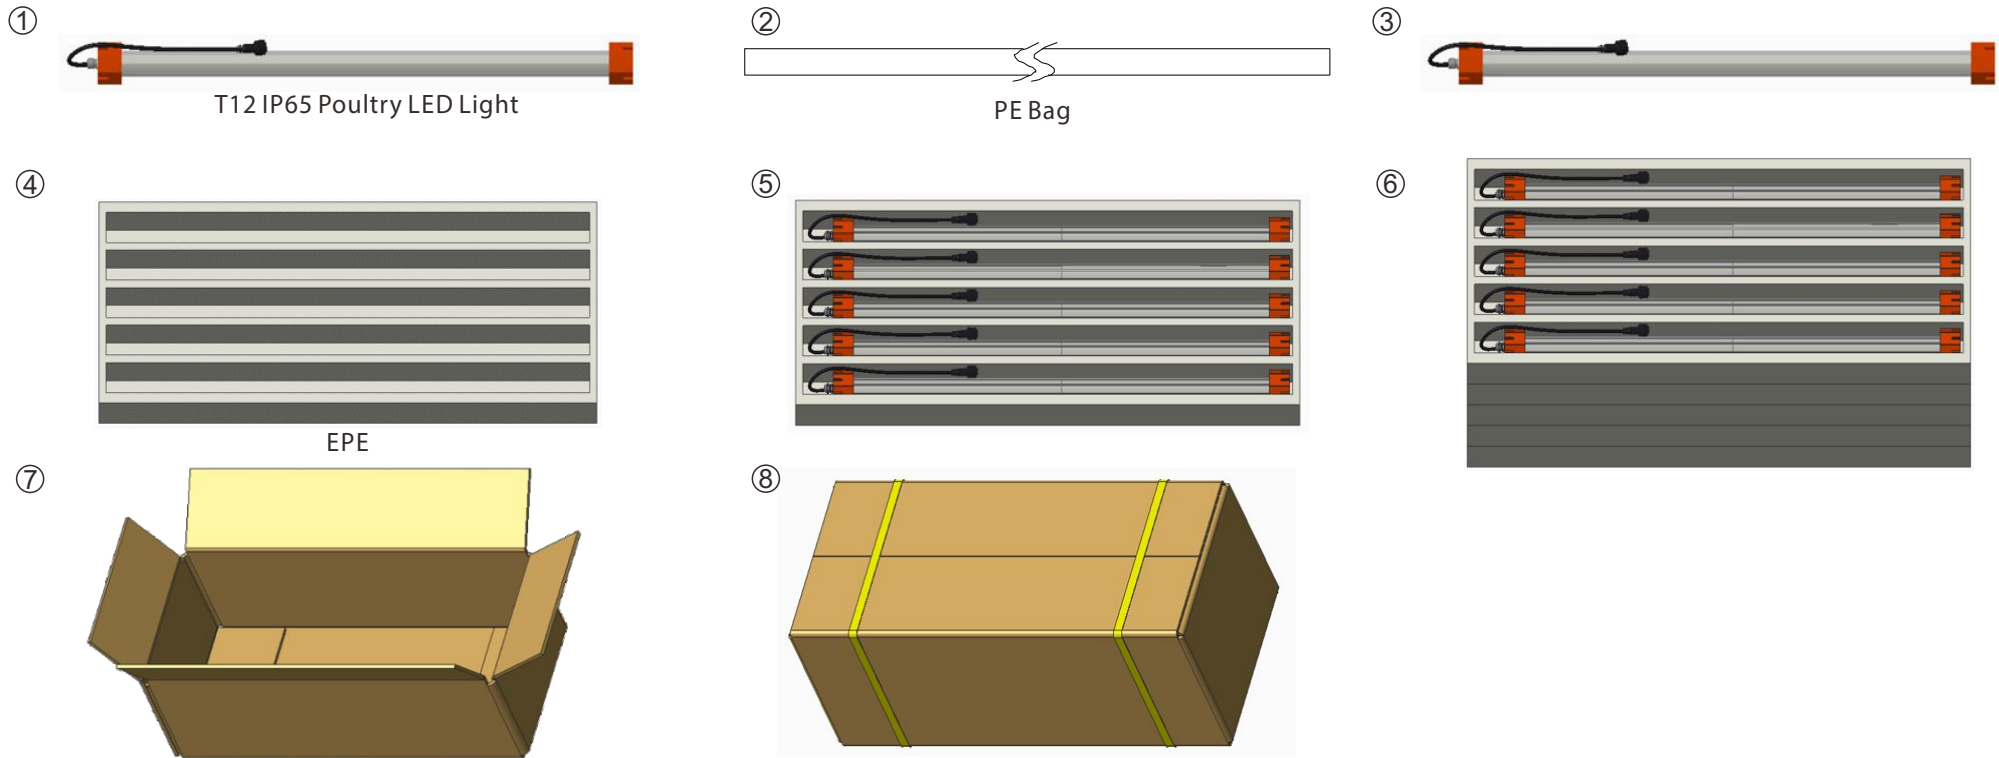

Package

Model No.	N.W.(kg)/CTN	G.W.(kg)/CTN	Packing Q'ty (PCS/CTN)	Single-end Cable (mm)	Carton Q'ty	Double-end Cable (mm)	Carton Q'ty
WP4D-T12-24W(H)/-D	24.5	32	25	1310*475*430	20'GP 100CTNs 40'GP 207CTNs 40'HQ 242CTNs	1360*475*430	20'GP 96CTNs 40'GP 200CTNs 40'HQ 234CTNs
WP5D-T12-28W(H)/-D	29.5	39	25	1610*475*430	20'GP 80CTNs 40'GP 165CTNs 40'HQ 194CTNs	1660*475*430	20'GP 77CTNs 40'GP 161CTNs 40'HQ 188CTNs
WP6D-T12-36W(H)/-D	34	46	25	1910*475*430	20'GP 68CTNs 40'GP 141CTNs 40'HQ 165CTNs	1960*475*430	20'GP 66CTNs 40'GP 138CTNs 40'HQ 161CTNs