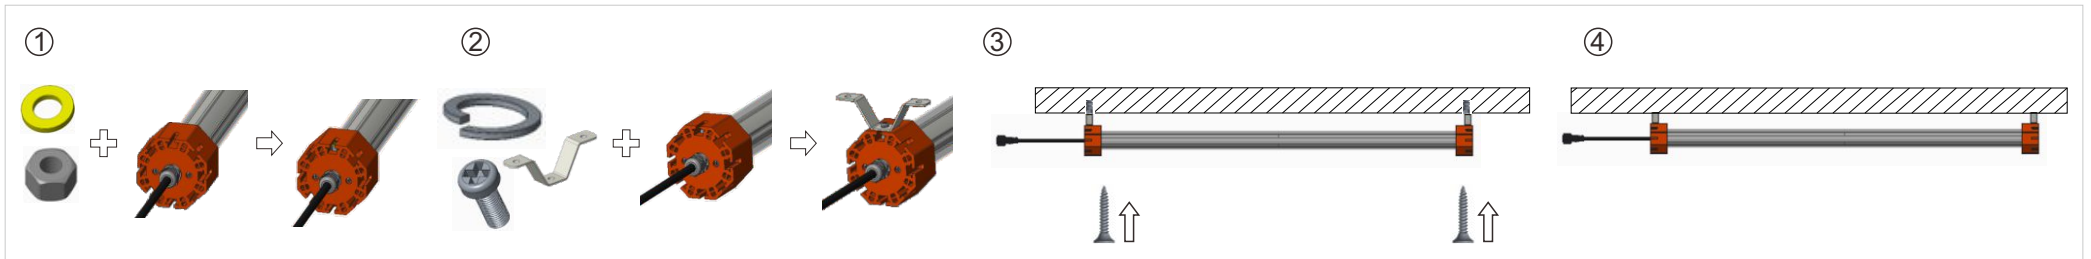

B Ceiling Installation