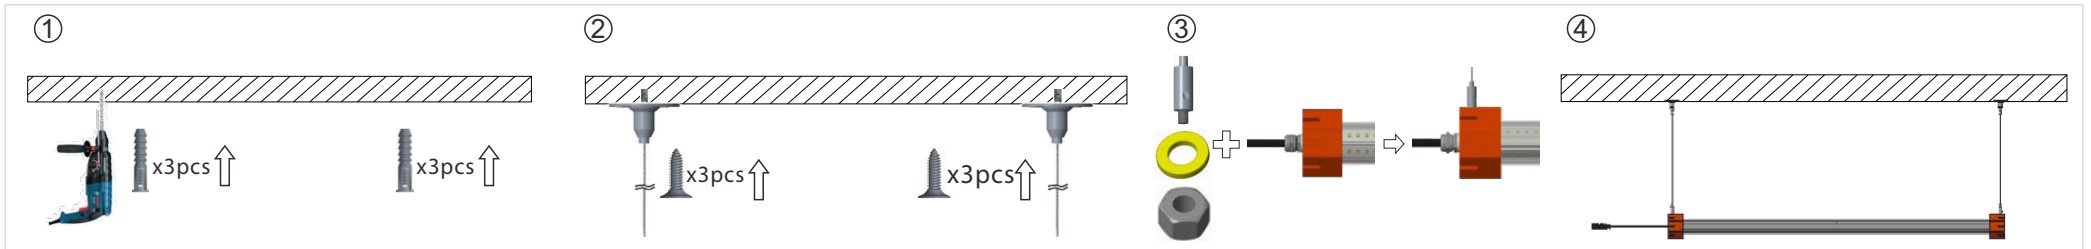

Installations

A Suspended Installation