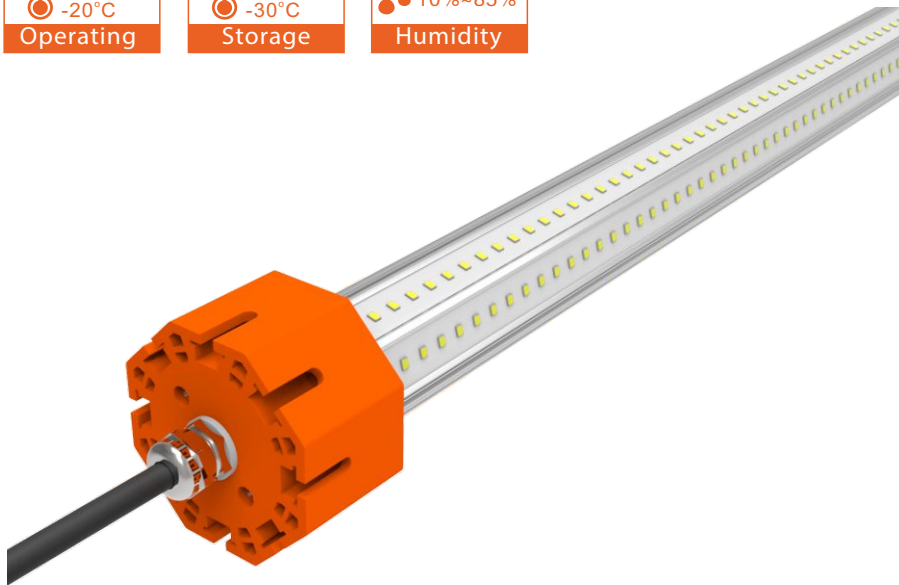

T12 DOUBLE V-SHAPE LED TUBE

IP66 Poultry Farm Light D Series

SPECIFICATION

Product Brief

2V structure design is ARUNA one more innovation for farm lighting, ARUNA T12 LED Tube is designed to provide 360° of light coverage in the poultry house, it eliminates shadows or dark areas, the uniform lighting improve animal healthy development. It's made with an optimized color spectrum and full dimming capability to meet chicken's developmental needs, enhance welfare and provide uniform growth. ARUNA series poultry lights is a retrofit solution for modern poultry systems, acting as an animal welfare friendly alternative to CFL and cold cathode (CCFL) bulbs.

Application

- › Chicken farm
- › Swine Barns
- › Birdcage
- › Refrigerator
- › Sheepfold
- › Cowshed
- › Horse stable and more agricultural
- › Freezer

S/N Rules

WP X D - T12 - XXW (H) - D { Ex: WP 5 D - T12 - 24W (H) - D }

- ① WP: Waterproof
- ② X(5):Length:1500mm(5ft); 2:600mm(2ft), 3,3ft...
- ③ D:Product Structure Series
- ④ T12:Nominal Specification
- ⑤ XXW(24W):Power Consumption
- ⑥ H:Premium lumen
- ⑦ D:Dimmable Version

Working Conditions

Features

- ARUNA patent double V-shape 360° viewing angle
- High quality and reliable performance.
- Super brightness 120-130LM/W & 130-150 for options.
- Worldwide Triac Dimmable technology from 0.2-100% without any flicker to simulate Dawn to Dark.
- The integrated intelligent dimmer & timer system available,complied with RSPCA improve animal welfare.
- Humidity proof,Dust proof,Shatter proof and Waterproof with protection class IP66.
- Male and Female connector in series needed.
- Optimal anti-ammoniac & acid for poultry industrial lighting.