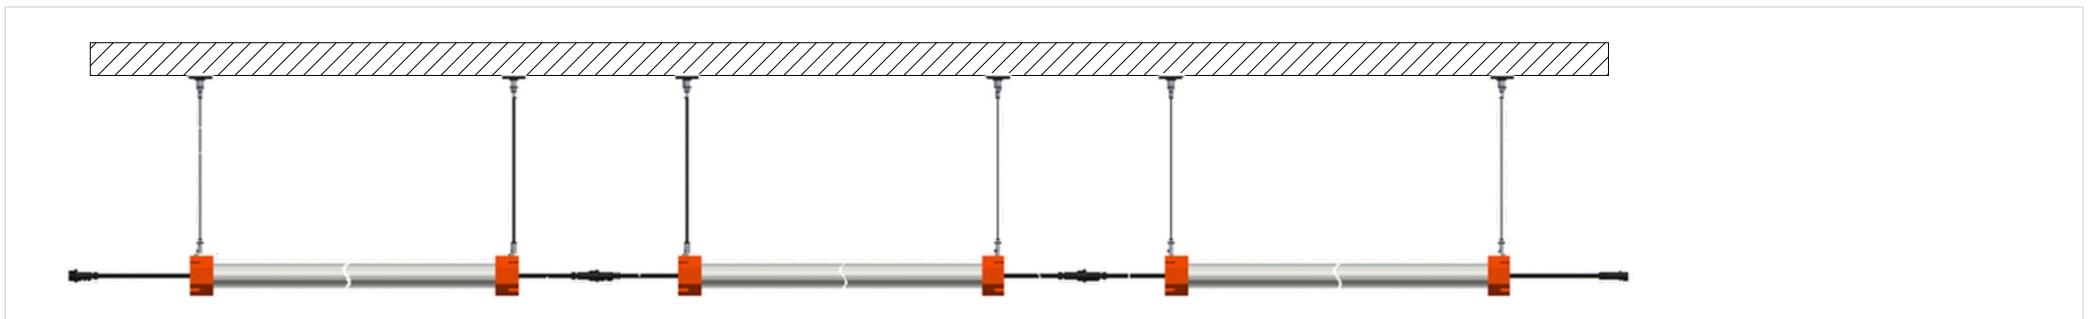

Installations

A Suspended Installation

B Ceiling Installation

C Series Connection

Recommended Installation Quantity (Rated Voltage: 220V)

Q'ty(Suggested) Type	Power		
	24W	28W	36W
Non-dimmable	35pcs	30pcs	25pcs
Dimmable (600W Dimmer)	22pcs	18pcs	14pcs